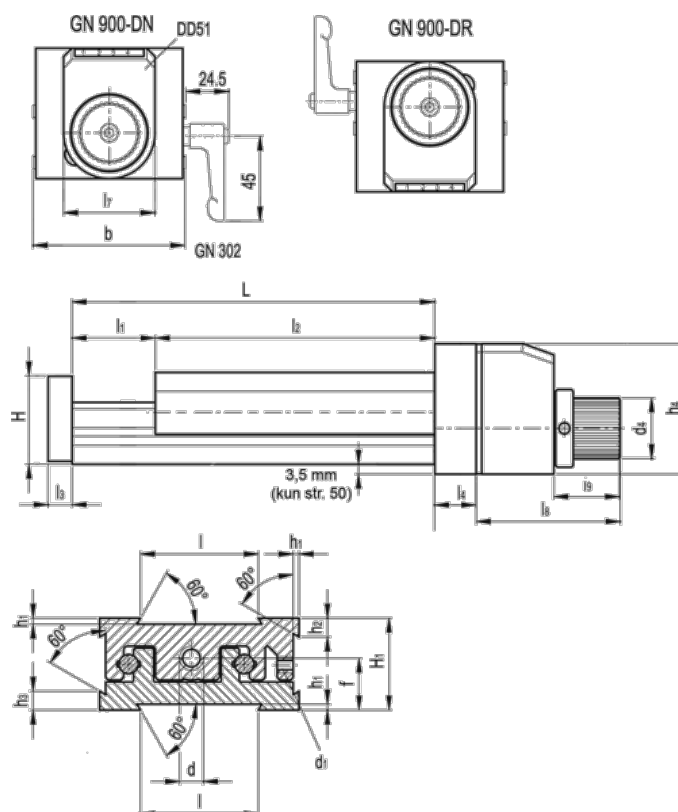

Data Sheet

Article number: 20777011

Description: Adjustable slide unit
GN 900-50-120-50-DR-2

Measures

b = 50	h2 = 4.5	l7 = 33
d = M6x1	h3 = 7.0	l8 = 52
d1 = M4	h4 = 47	l9 = 24
d4 = 22	l = 30	
f = 13.0	L - l1 = 120-50	
H = 23.0	l2 = 70	
h1 = 1.5	l3 = 6	
H1 = 23	l4 = 12	